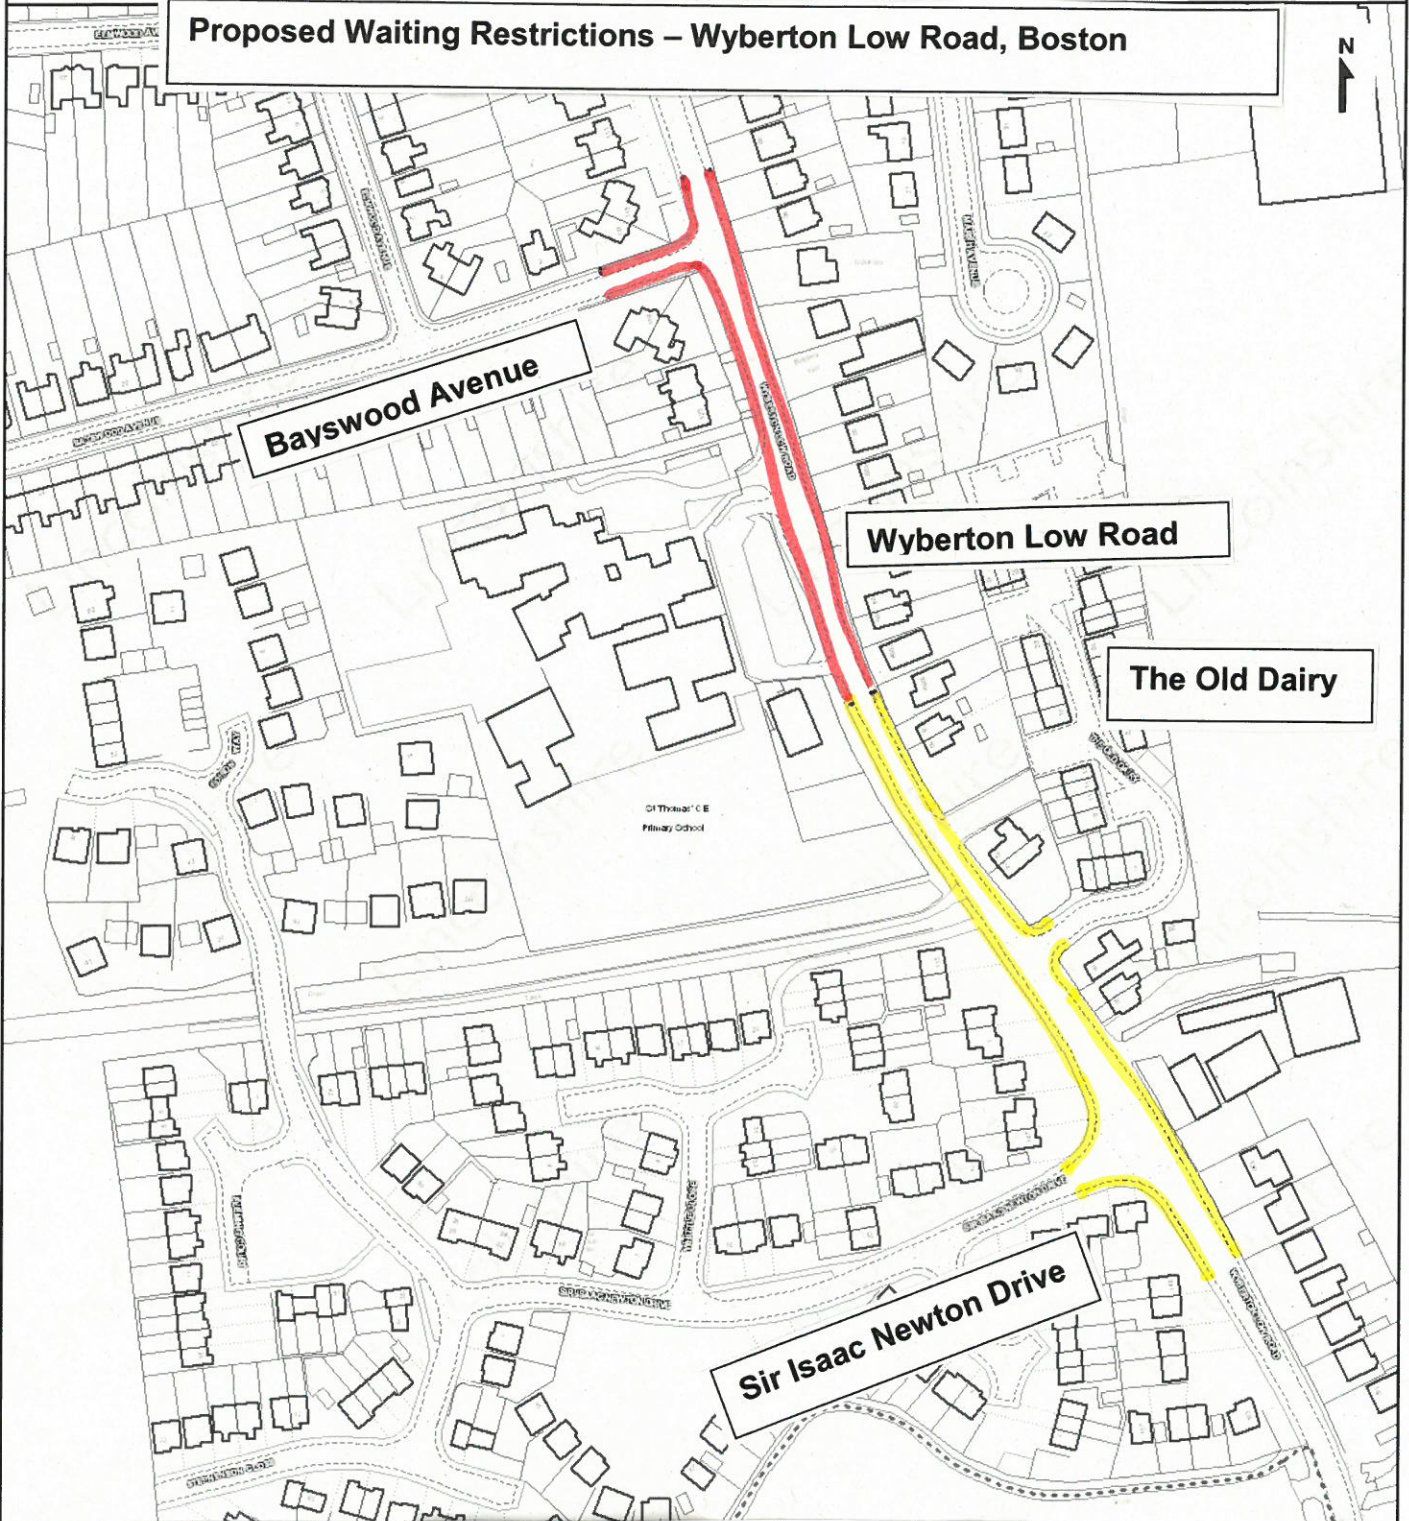

Proposed Waiting Restrictions – Wyberton Low Road, Boston

Proposed Waiting Restrictions – Wyberton Low Road, Boston

Key

 Existing School Safety Zone

 Proposed Limited Waiting 8am -4pm Monday - Friday